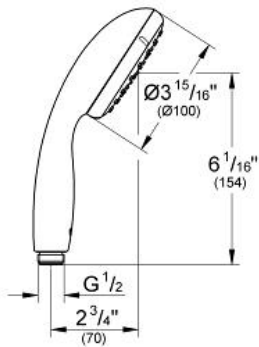

NEW TEMPESTA 100
Handshower 2 Sprays

MODEL # 26047001

Pure Freude
an Wasser

GROHE

C

Product Description:
NEW TEMPESTA 100
Handshower 2 Sprays

Standard Specification:

- 2 Adjustable spray patterns: Rain, Jet
- GROHE EcoJoy 1.75 gpm (6.6 l/min) flow limiter
- GROHE DreamSpray perfect spray pattern
- GROHE StarLight chrome finish
- SpeedClean® anti-lime system
- Inner WaterGuide for a longer life
- Universal mounting system (fits all standard shower hoses)
- Min. recommended pressure: 15 psi